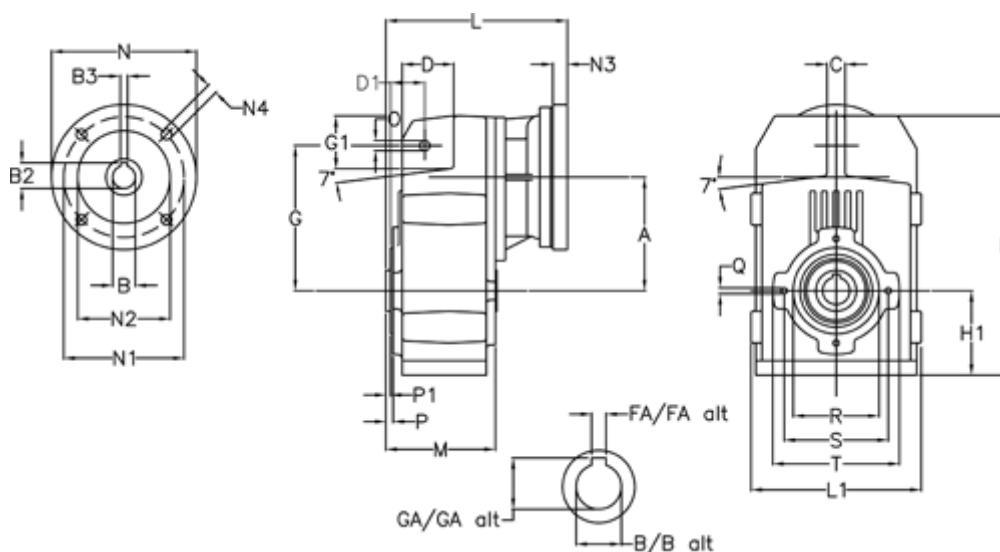

Article number: 29560502383235  
 Description: Shaft mounted gear  
 A512H50-23,8-P90B5

## Measures

A = 211.30	FA = 14	M = 163.0	Q = M12x19
B = 50	G = 278	N = 200	R = 180
B1 = 24	G1 = 105.5	N1 = 165	S = 215
B2 = 27.3	GA = 53.5	N2 = 130	T = 250
B3 = 8	H = 479.0	N4 = M10x20	
C = 20	H1 = 144.0	O = 22	
D = 93.5	L = 287.5	P = 8.5	
D1 = 65.0	L1 = 273	P1 = 4.5	